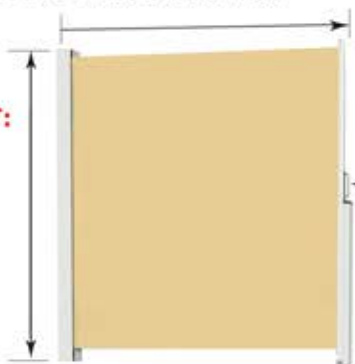

INSTALLATION

Cassette with Wall Mount

Cassette with Floor Mount

PRODUCT SPECIFICATIONS

Cassette Height*	Minimum 46" to a maximum 96"
Projection*	Minimum 36" (3') to maximum 156" (13') (depending on cassette height & fabric)
Frame Colors	<p>White (standard) Special order: Desert Sand Earthstone • Sandstone • Quaker Bronze</p>
Fabrics**	Northport Series Acrylic Fabrics Mermet (Satine, Vienne, Natte) and Shadeview Screen Fabrics Additional Acrylic and Screen Fabrics available by Special Order
Warranty	Manufacturer's Limited Lifetime Transferable Warranty on Frame and 12 Year on Northport Series Acrylic Fabric Warranty

*Cassette Height and Projection available in 1 inch increments

**When using acrylic fabric, any horizontal shade with a height over 48" will have vertical seams.

PROJECTION: from 3' to 13' in 1" increments

CASSETTE HEIGHT:
 minimum 46" to
 maximum 96" in
 1" increments

FABRIC HEIGHT:
 40" to 90" in 1"
 increments (6" less
 than cassette height)

HANDLE

**OPTIONAL
 MOUNTED
 FLOOR POST**

To learn more about Aristocrat Awnings, Shades & Canopies, CALL TODAY!